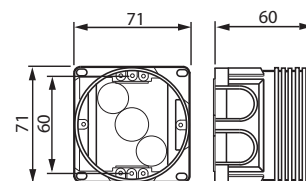

AU3.24

Nimi: **Kojerasia**
Kojerasia + korotusrenkas 12mm

Tyyppi: AU3.24
EAN: 6438199002927
Snro: 1152300

Kuvaus: AU3.24 on kojerasia AU3.2, johon on valmiiksi kiinnitetty 12mm:n korotusrenkas. Rasian sivuilla on 5 kpl nysäihioita, joista kaksi on samalla sivulla vierekkäin. Pohjaan voidaan liittää kaksi pohjanysää. Valmistettu halogeenittomasta materiaalista (IEC/61249-2-21) ja täyttää hehkulankatestin vaatimukset standardin IEC/EN60670: 2005 (850 °C) mukaan.

Pakkaus: 100

Yksikkö: KPL

ETIM

ETIM 7 EC002601 (EC002601)

ETIM 8 EC002601 (EC002601)

ETIM 7

Mounting method	Flush mounted (plaster)
Shape	Round
Construction type	Device connection box (round/square)
Model	Single
Provided with revolving ring	no
Can be coupled	yes
Equipped with	None
Diameter	71 mm
Depth	59 mm
Internal depth	57 mm
For number of electric fittings	1
Mounting switching equipment	Screwing
With screws	yes
Housing feed-through by break-out opening	yes
Housing feed-through by seal membrane	no
Housing feed-through by nozzle	no

AU3.24

Housing feed-through by step membrane	no
For tube diameter	20/25 mm
Pipe locking	yes
Pipe locking optional	no
Inlet from the rear	yes
Number of inlets	
Number of included spouts	
Material	Plastic
Halogen free	yes
Surface protection	Untreated
Colour	White
Degree of protection (IP)	Other
Transparent cover	no
Cover attachment	Snapped on
Sealable	no
Circuit integrity	None
With screening	no
Wind proof	no
Max. conductor cross section	0 mm ²
Number of poles of the clamp	
Clamp position fixed	no
Luminaire hook mounting	no
Nozzle	None
With nail lugs	yes
Special application	None