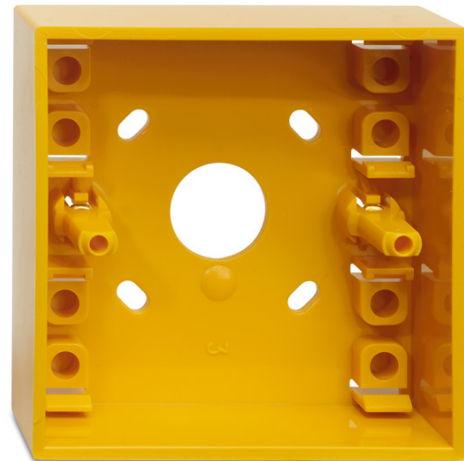

DM788Y

Surface mount box without connectors, YELLOW

General

The DM788Y is a YELLOW surface mount box. It is used as an accessory for surface mounting DMN700 series manual call points.

Standard Features

- Easy to install
- For surface mounting of manual call points

DM788Y

Surface mount box without connectors, YELLOW

Specifications

| Physical | |
|------------------------------------|-----------------|
| Dimensions (l x w x h) | 87 x 87 x 32 mm |
| Material | PC/ABS |
| Colour | Yellow |
| Environmental | |
| Operating temperature | -10°C to +55°C |
| Storage temperature | -10°C to +55°C |
| Relative humidity (non-condensing) | 0-95% |

Ordering Information

| Part No. | Description |
|----------|--|
| DM788Y | Surface mount box without connectors, YELLOW |